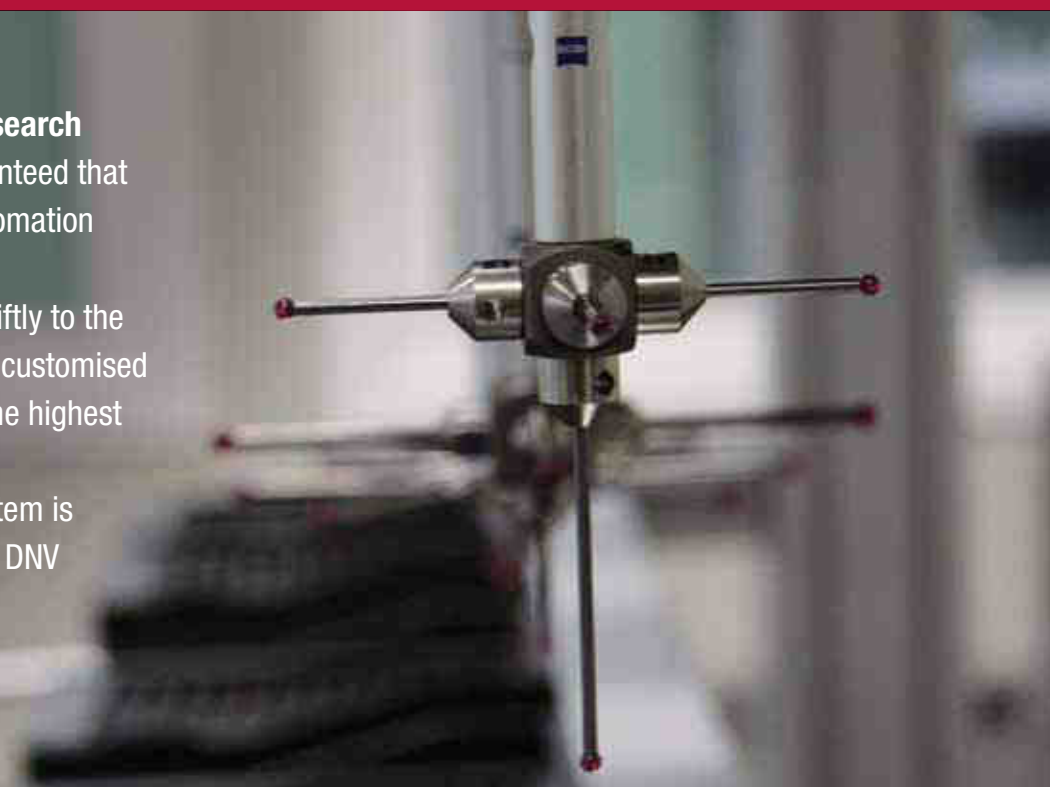

AA **REGGIANA
RIDUTTORI**
PLANETARY REDUCTION **GEARS**

R02-17

AA **REGGIANA
RIDUTTORI**
PLANETARY REDUCTION **GEARS**

COMPANY PROFILE

44

With **over 40 years** of Engineering experience, Reggiana Riduttori is one of the world's leading companies in the design and manufacture of gearboxes for a wide variety of power transmission applications. To ensure that the highest standards in engineering, quality and production are always met, our products are **100% manufactured in Italy** at our headquarters in San Polo d'Enza.

P/RH/RV

T2max Nm=2,500-4,300,000
Ratio=1.12-5061

Helical and bevel helical line,
combined units.

Continuous investments in **Research and Development** have guaranteed that we have the most modern automation machining centres available. This enables us to respond swiftly to the changing market demands for customised solutions, whilst maintaining the highest possible quality level. Total Quality Management System is certified **ISO 9001** through the DNV organization.