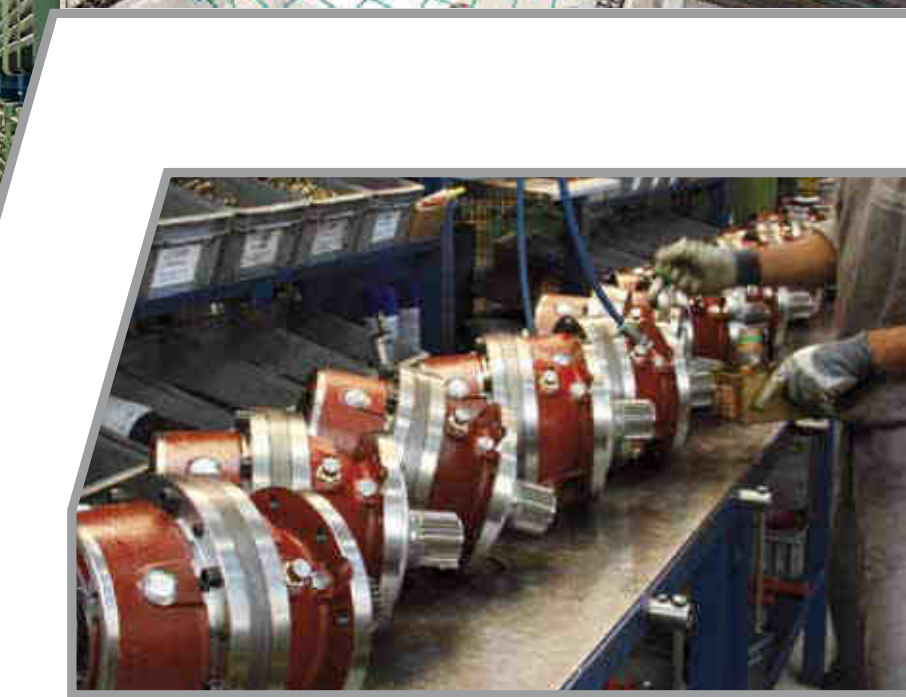

P/RH/RV

T2max Nm=2,500-4,300,000
Ratio=1.12-5061

Helical and bevel helical line,
combined units.

Continuous investments in **Research and Development** have guaranteed that we have the most modern automation machining centres available. This enables us to respond swiftly to the changing market demands for customised solutions, whilst maintaining the highest possible quality level. Total Quality Management System is certified **ISO 9001** through the DNV organization.