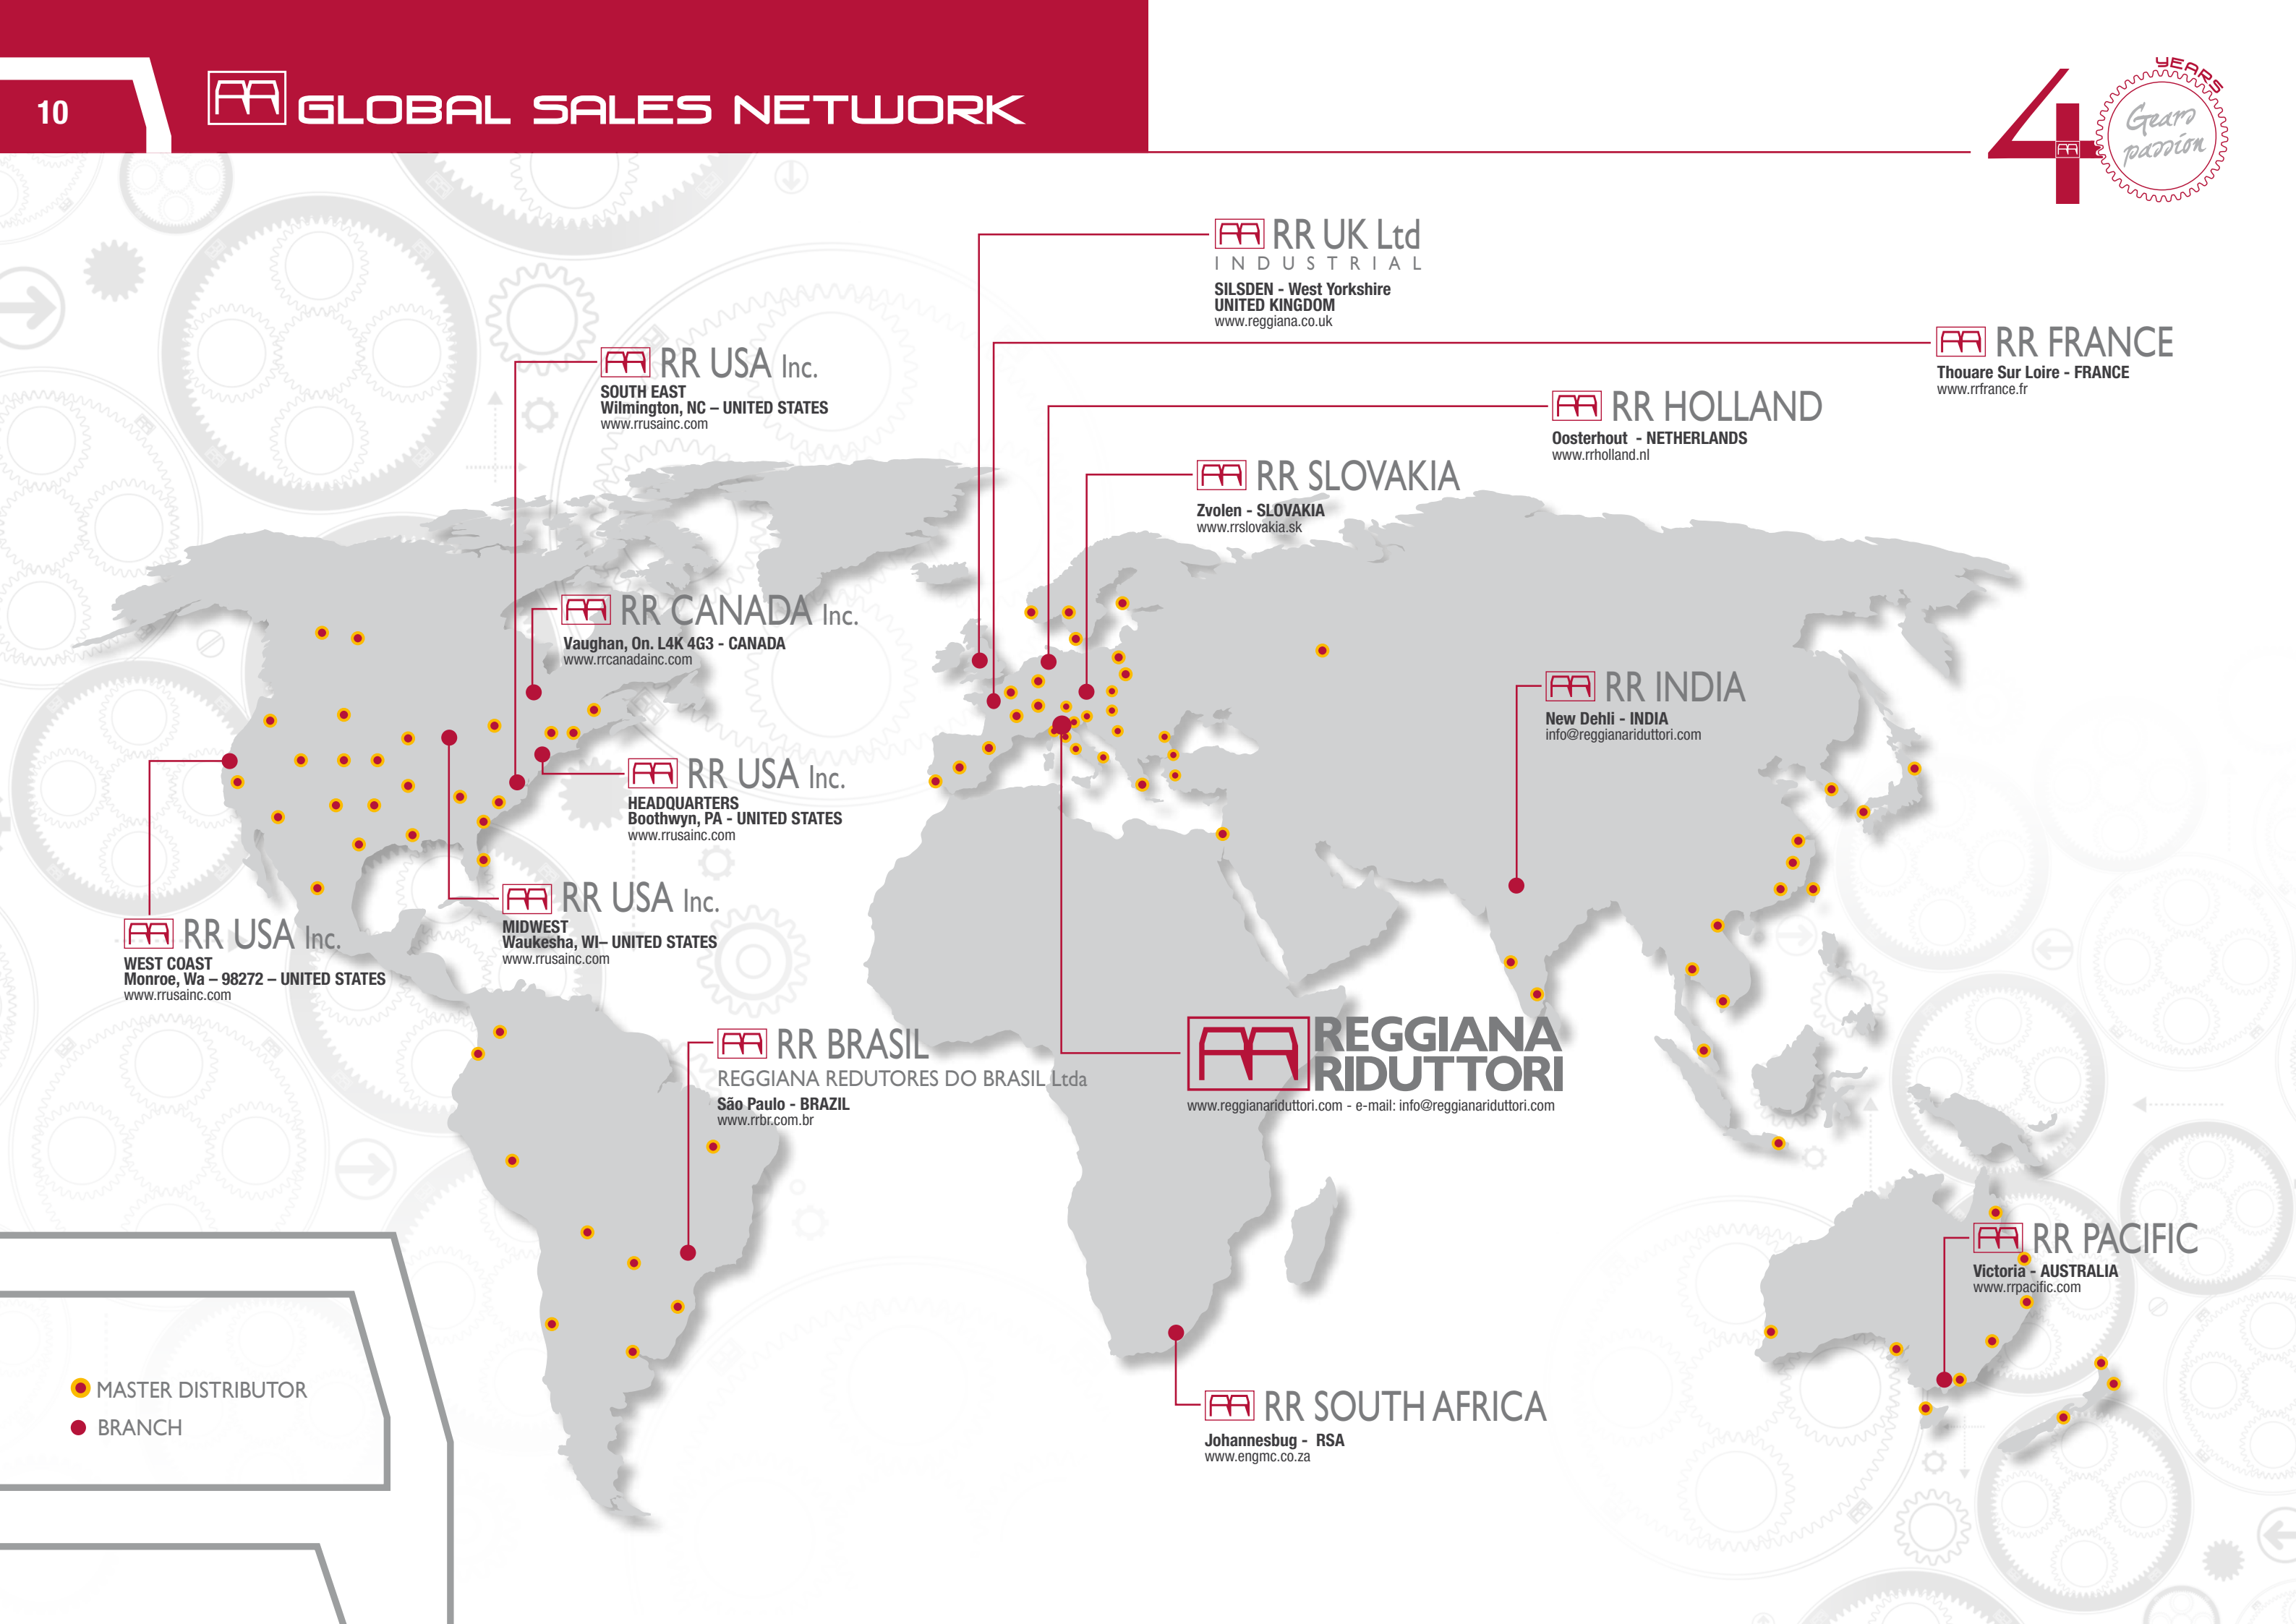

AA **REGGIANA
RIDUTTORI**
PLANETARY REDUCTION **GEARS**

R02-17

AA **REGGIANA
RIDUTTORI**
PLANETARY REDUCTION **GEARS**

COMPANY PROFILE

44

With **over 40 years** of Engineering experience, Reggiana Riduttori is one of the world's leading companies in the design and manufacture of gearboxes for a wide variety of power transmission applications. To ensure that the highest standards in engineering, quality and production are always met, our products are **100% manufactured in Italy** at our headquarters in San Polo d'Enza.

AGRICULTURE & FORESTRY

MATERIAL HANDLING

MINING & MINERAL PROCESSING

HEAVY INDUSTRIAL

MARINE & OFFSHORE

AERIAL WORK PLATFORMS

SUGAR INDUSTRY

RR UK Ltd
INDUSTRIAL
SILSDEN - West Yorkshire
UNITED KINGDOM
www.reggiana.co.uk

RR FRANCE
Thouare Sur Loire - FRANCE
www.rfrance.fr

RR HOLLAND
Oosterhout - NETHERLANDS
www.rrholland.nl

RR SLOVAKIA
Zvolen - SLOVAKIA
www.rrslovakia.sk

RR USA Inc.
SOUTH EAST
Wilmington, NC - UNITED STATES
www.rrusainc.com

RR PACIFIC
Victoria - AUSTRALIA
www.rrpacific.com

RR SOUTH AFRICA
Johannesbug - RSA
www.engmc.co.za

● MASTER DISTRIBUTOR
● BRANCH