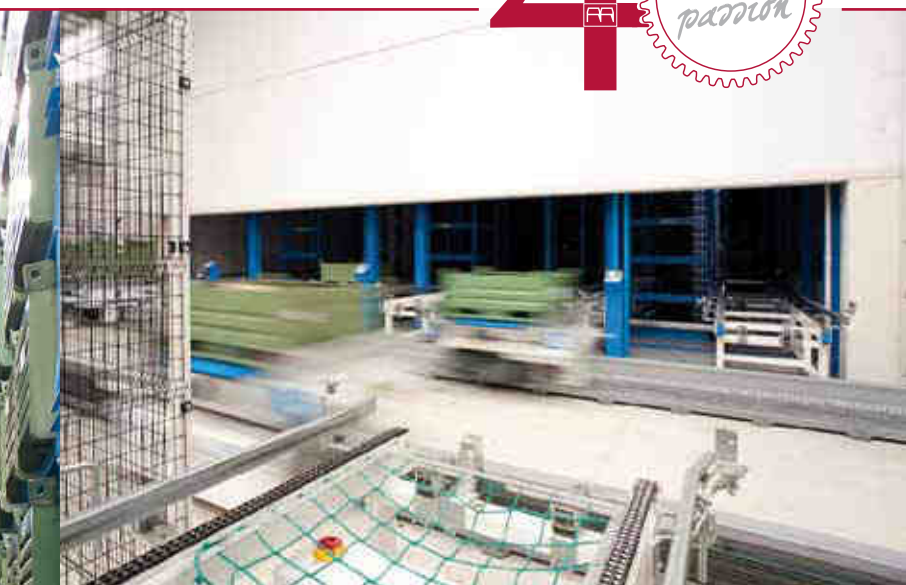

P/RH/RV

T2max Nm=2,500-4,300,000
Ratio=1.12-5061

Helical and bevel helical line,
combined units.

Continuous investments in **Research and Development** have guaranteed that we have the most modern automation machining centres available. This enables us to respond swiftly to the changing market demands for customised solutions, whilst maintaining the highest possible quality level. Total Quality Management System is certified **ISO 9001** through the DNV organization.