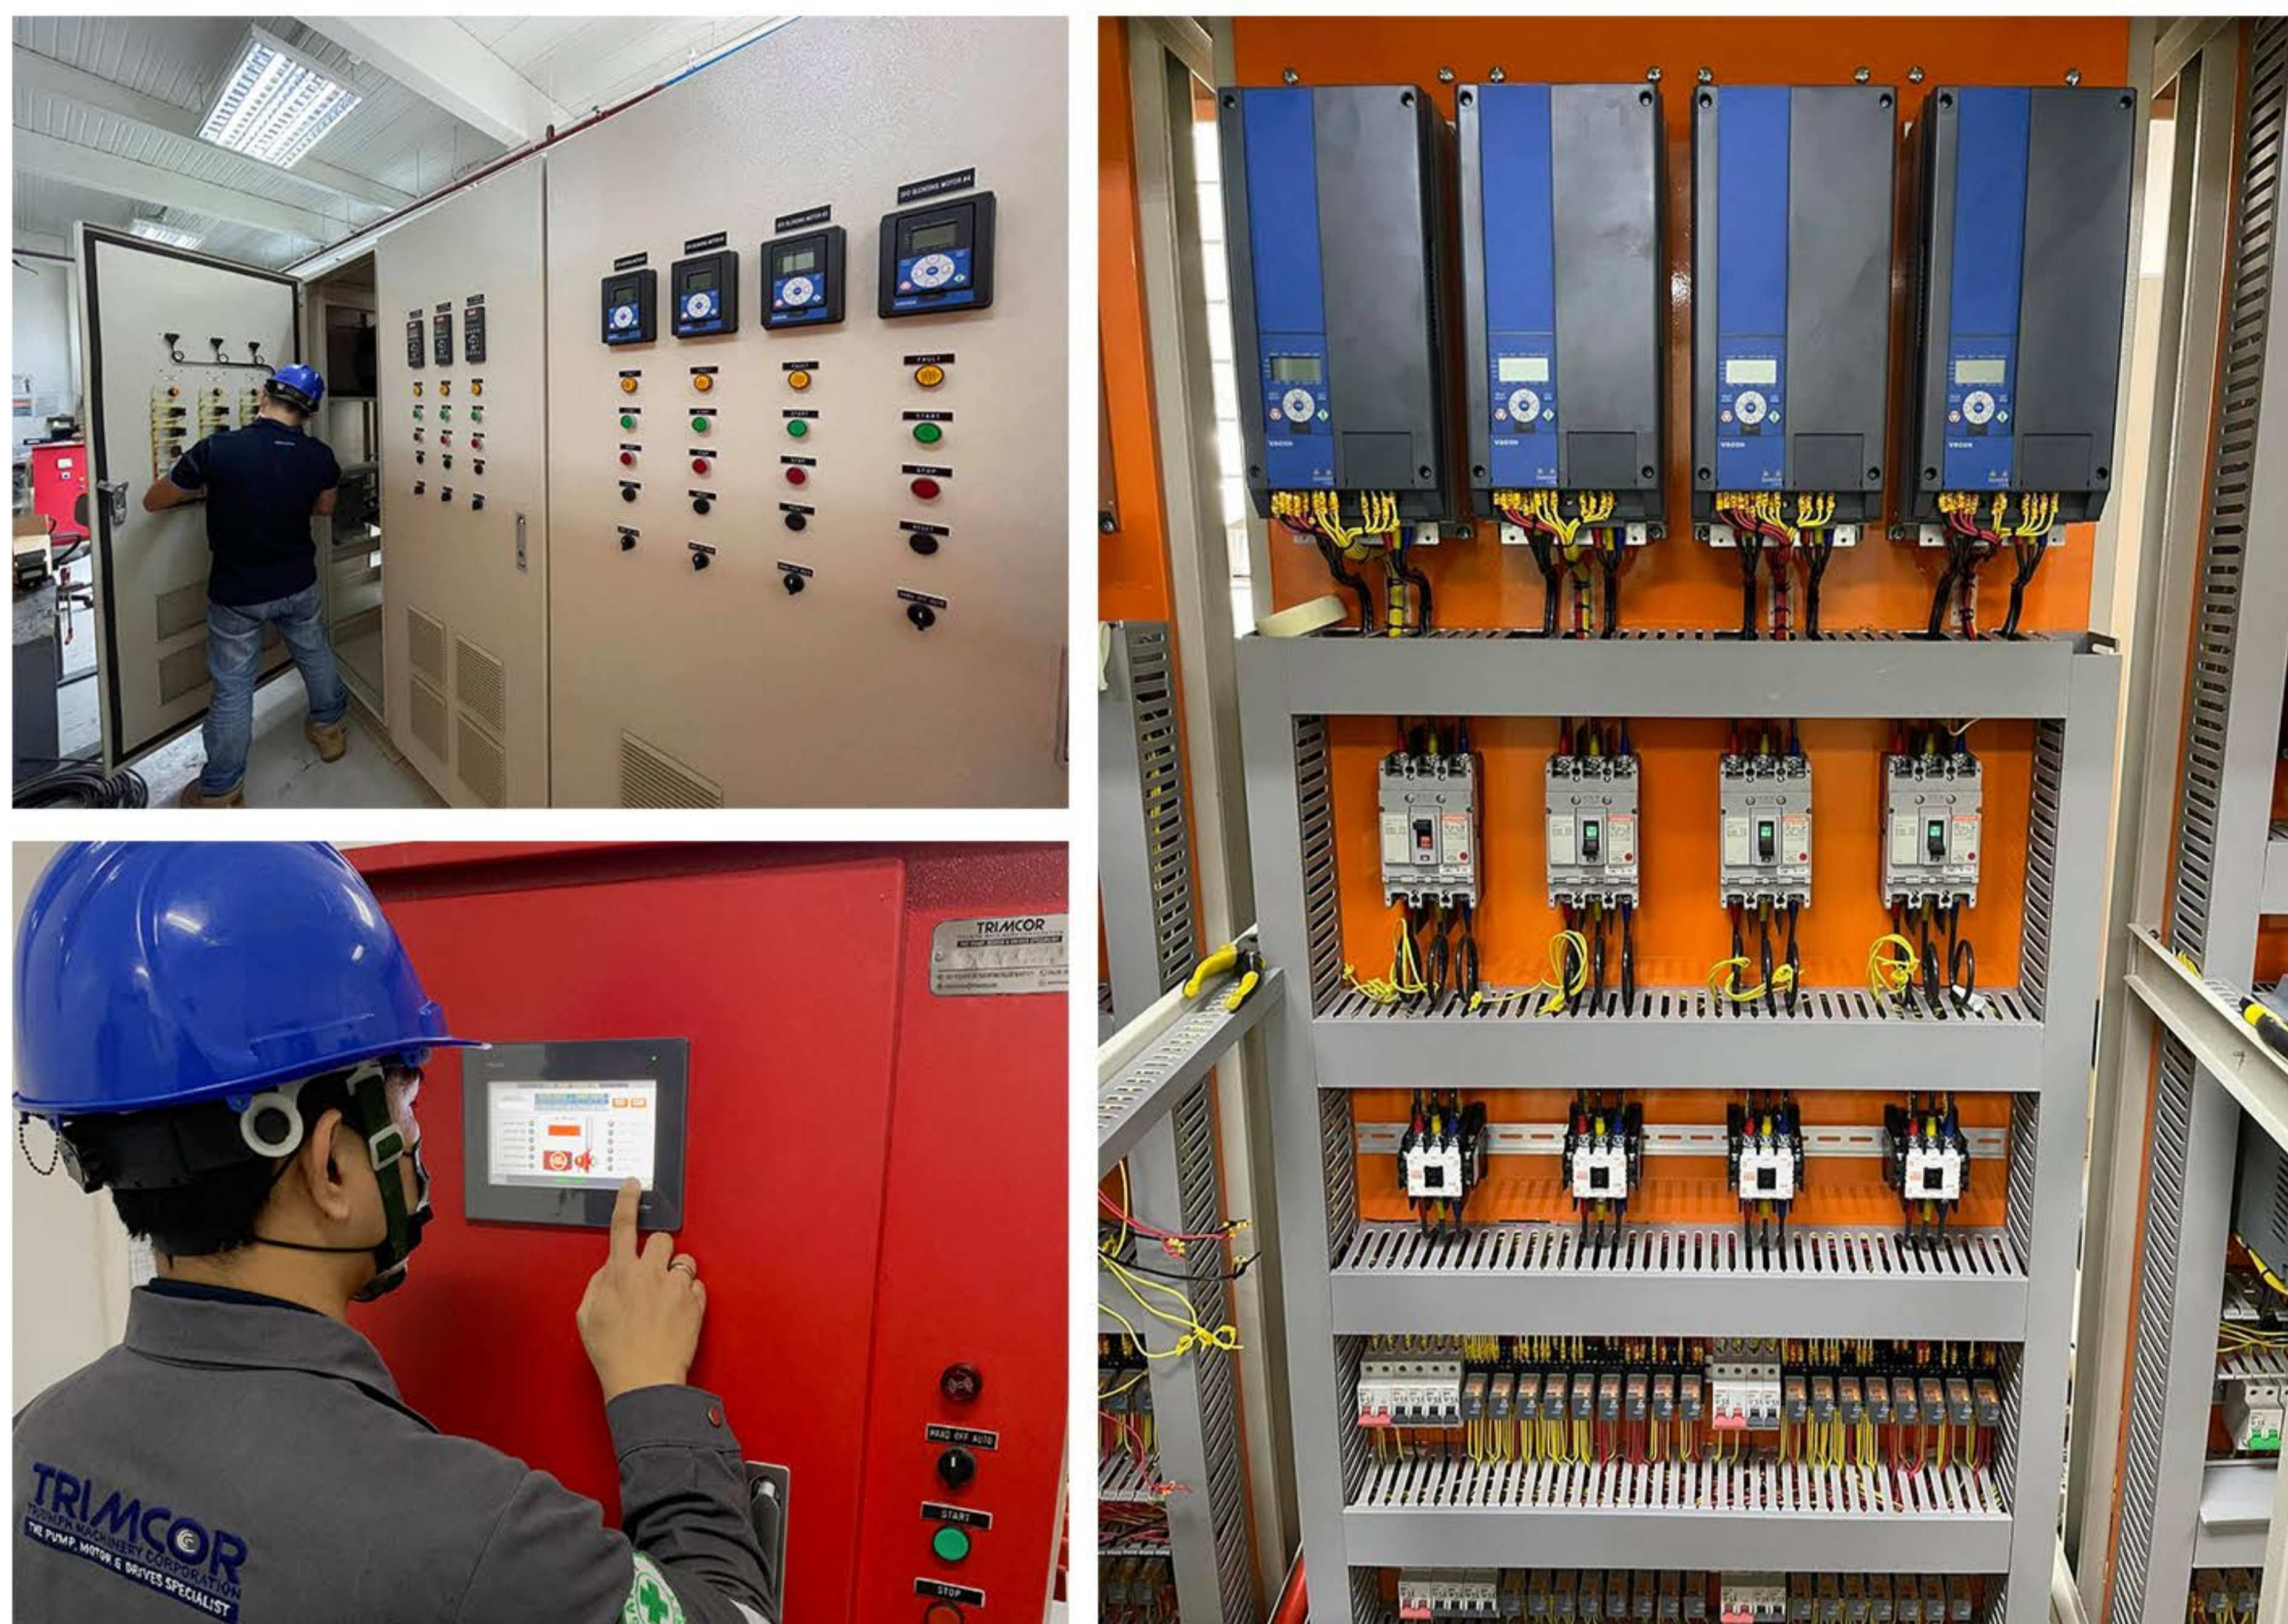

Flood control, dewatering, agricultural, fire suppression, and applications requiring pump mobility

3. MOTOR CONTROL CENTER (MCC)

Trimcor offers a complete MCC customized according to your specifications. With Plant Automation at the forefront of production efficiency and reliability, Trimcor can bridge the gap between vision and reality and provide you with an innovative solution with modern technology.