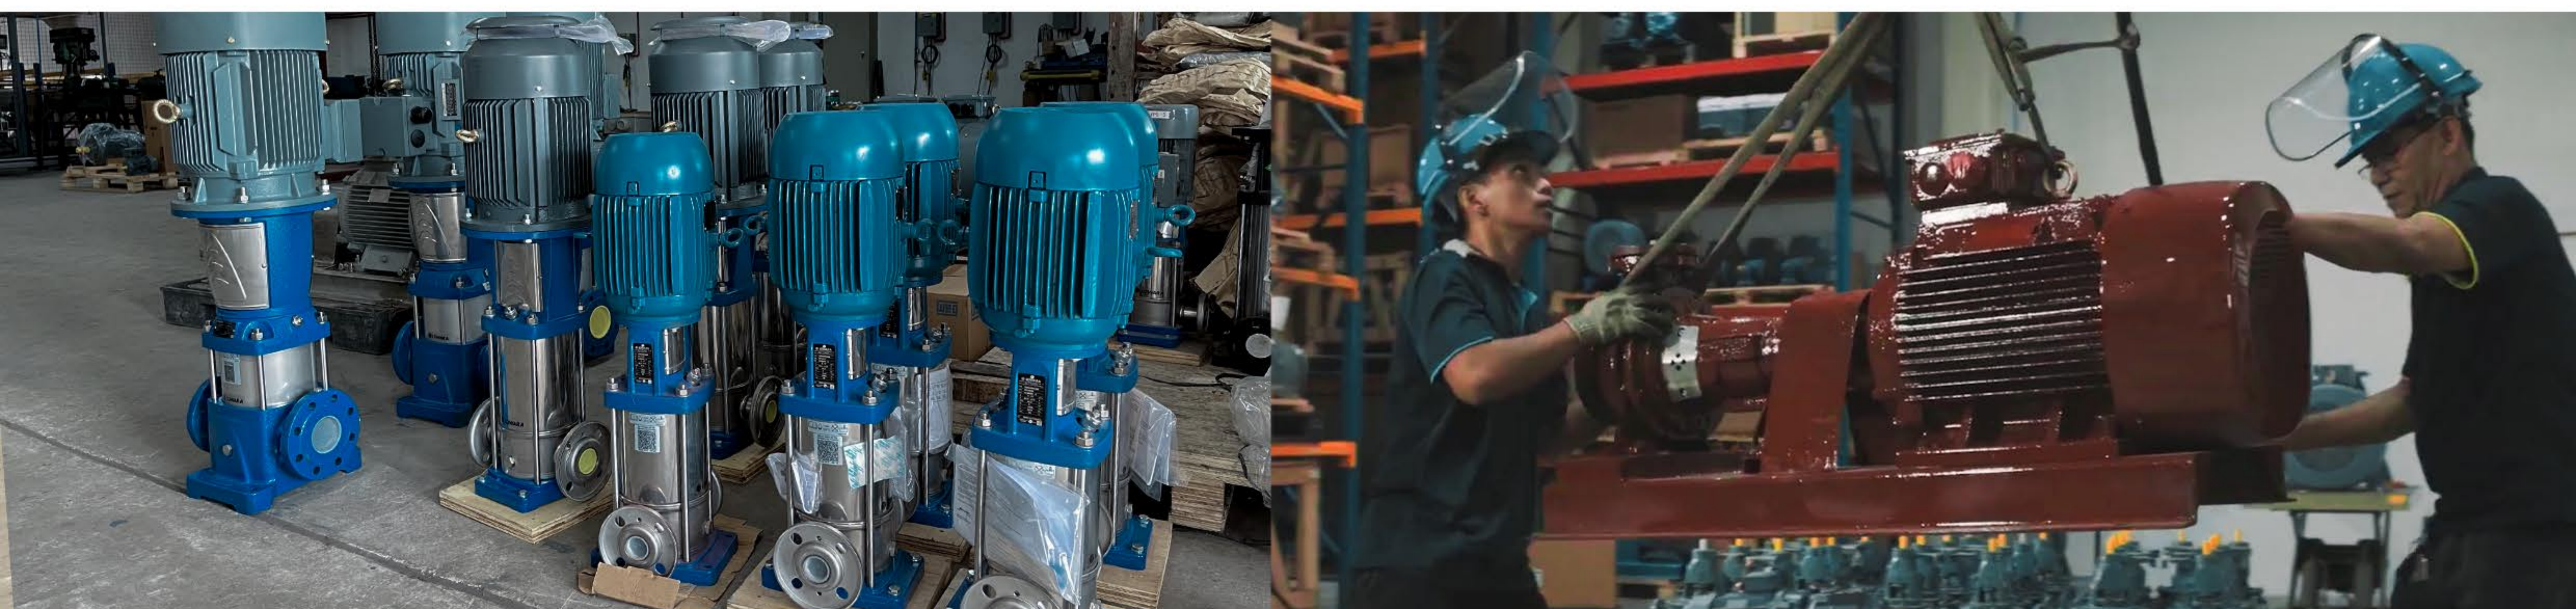

MARATHON MOTORS

marathon®
Motors

- IEC Design, ½ – 250 HP, Class F, TEFC, 60Hz, 3Ø, 220/440V, 1200, 1800 and 3600 RPM, Foot and Flange Mounted