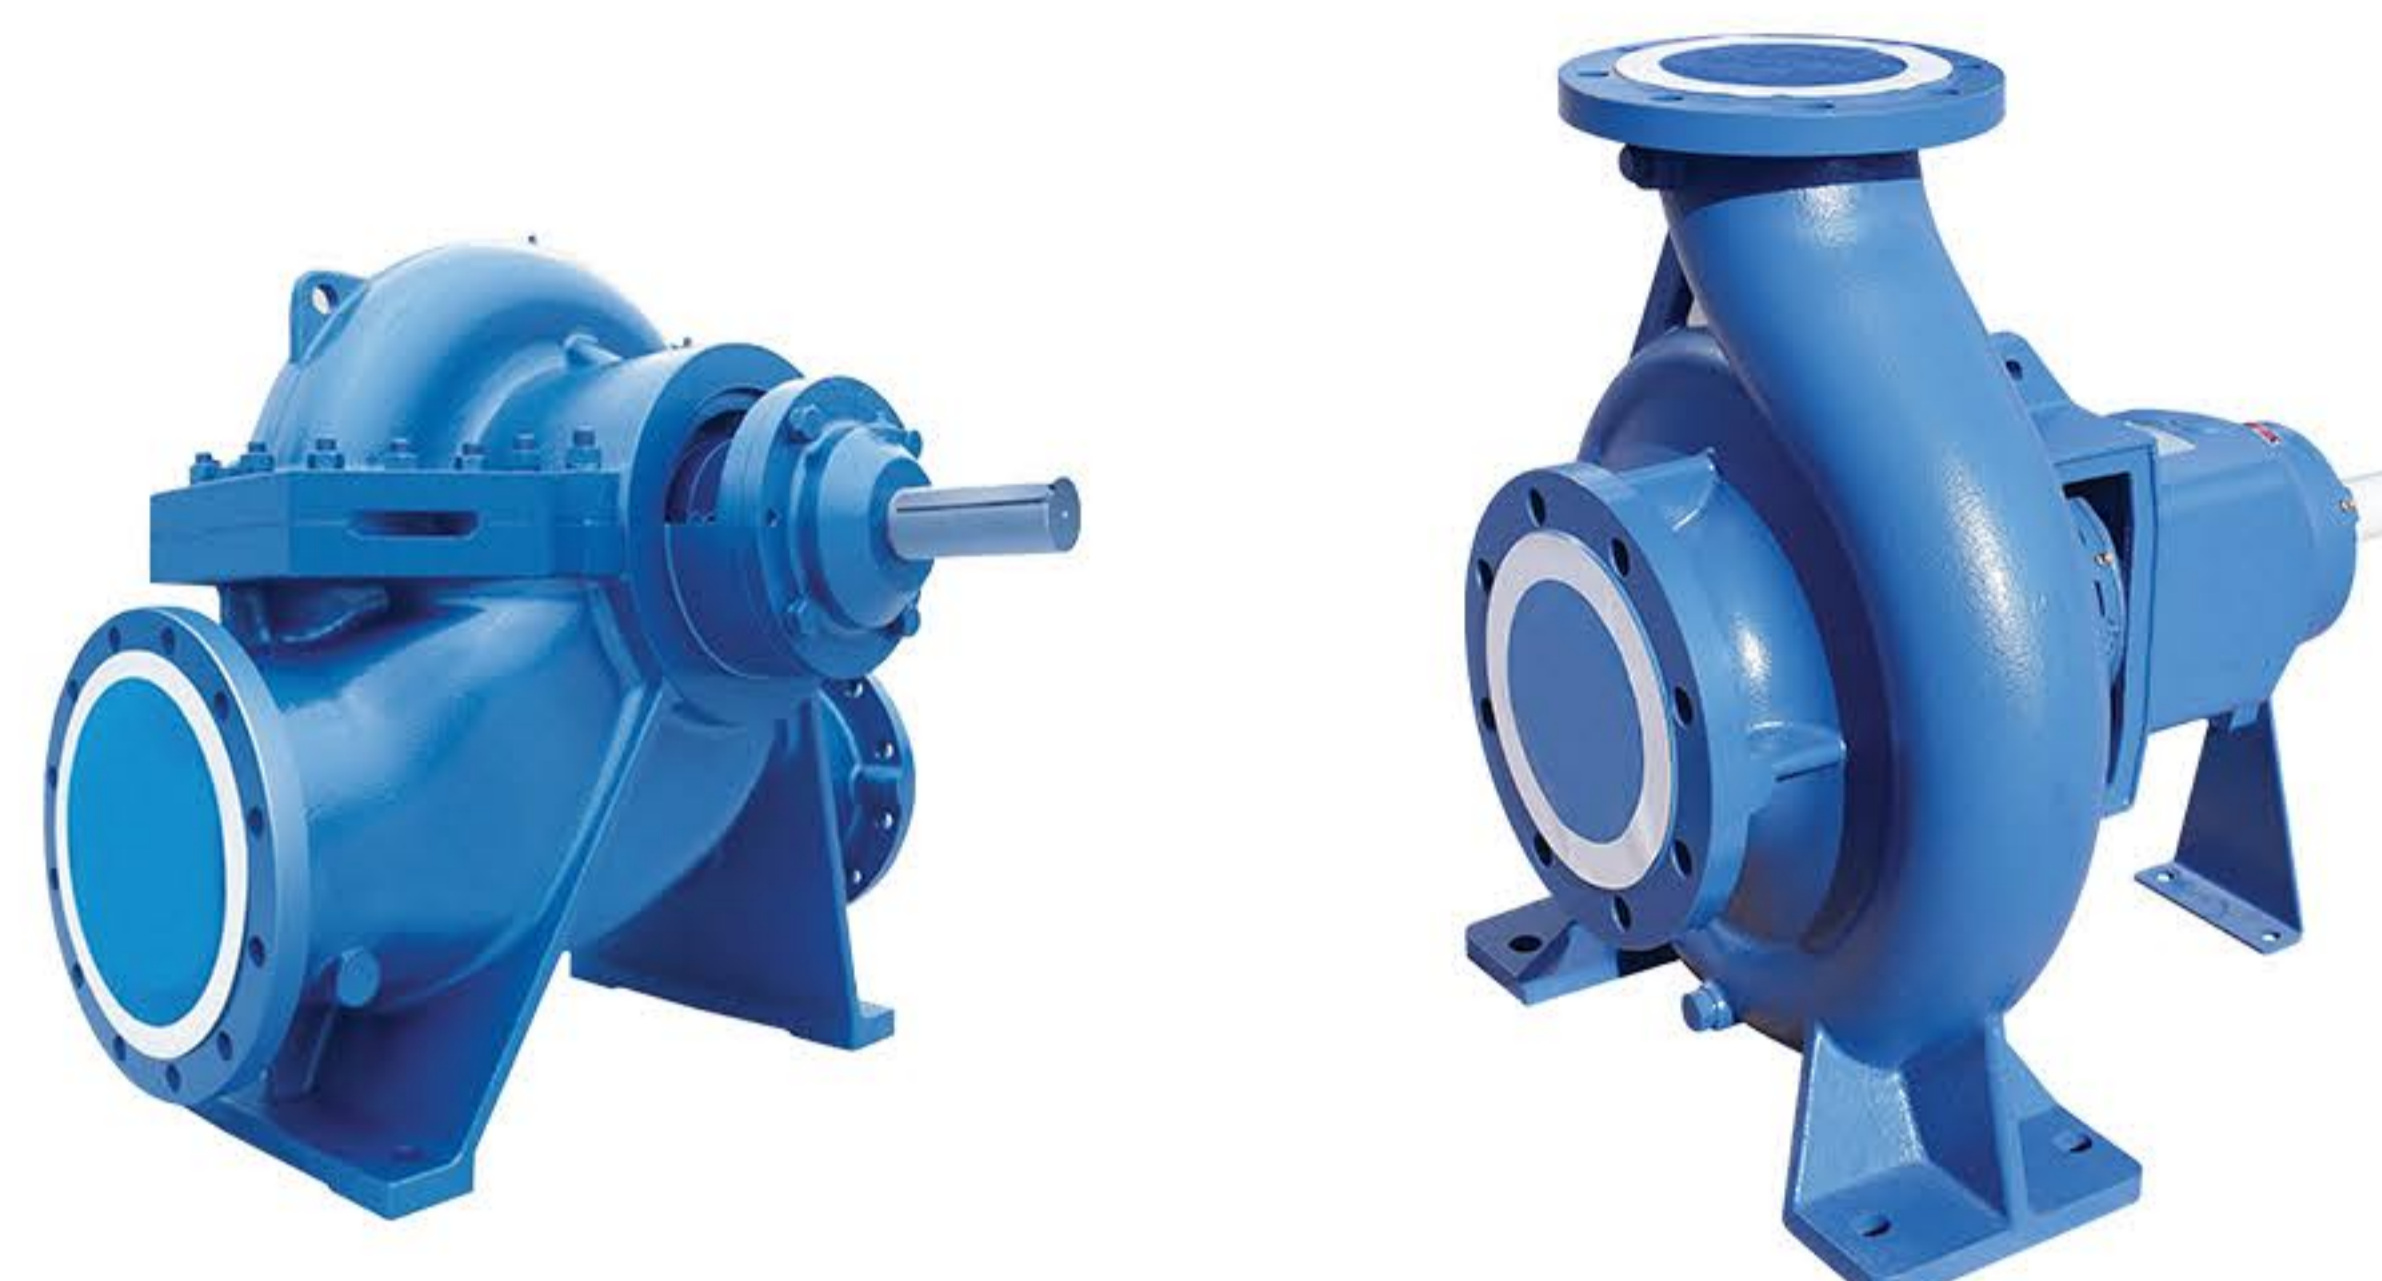

TRIMCOR is a recognized name in the process industry, construction, cement, food, agricultural, marine, sugar, chemical, petroleum and waste water/ sewage treatment sectors for we carry pumps and motors that are specially suited for the requirements of various industries.

- Centrifugal Pumps – ISO 2858 STD, End Suction Pedestal type or Close-Coupled, Cast Iron, Bronze and 316 SS construction available
- **Application: General water services, industrial and commercial service, fire protection, mining, agricultural, high efficiency applications**

PENTAIR FAIRBANKS NIJHUIS

- Horizontal & Vertical Split Case, Vertical In-Line, End Suction and Vertical Turbine
Application: ULFM and non-ULFM Firepumps and general water services

GPA PUMPS

- Centrifugal Pumps – DIN 24255
 - Process Pumps
 - End Suction Pump in Long or Close coupled configuration
 - Cast Iron, Bronze, Stainless Steel constructions available
- Application: General water service, sugar mill service, industrial service, marine pumping**

VARISCO

(Made in Italy)
ISO REGISTERED COMPANY

- Self-Priming Centrifugal Pumps, Cast Iron or Stainless Steel Construction
- Application: WWTP Services, dewatering, general water services**
- Gear Pumps