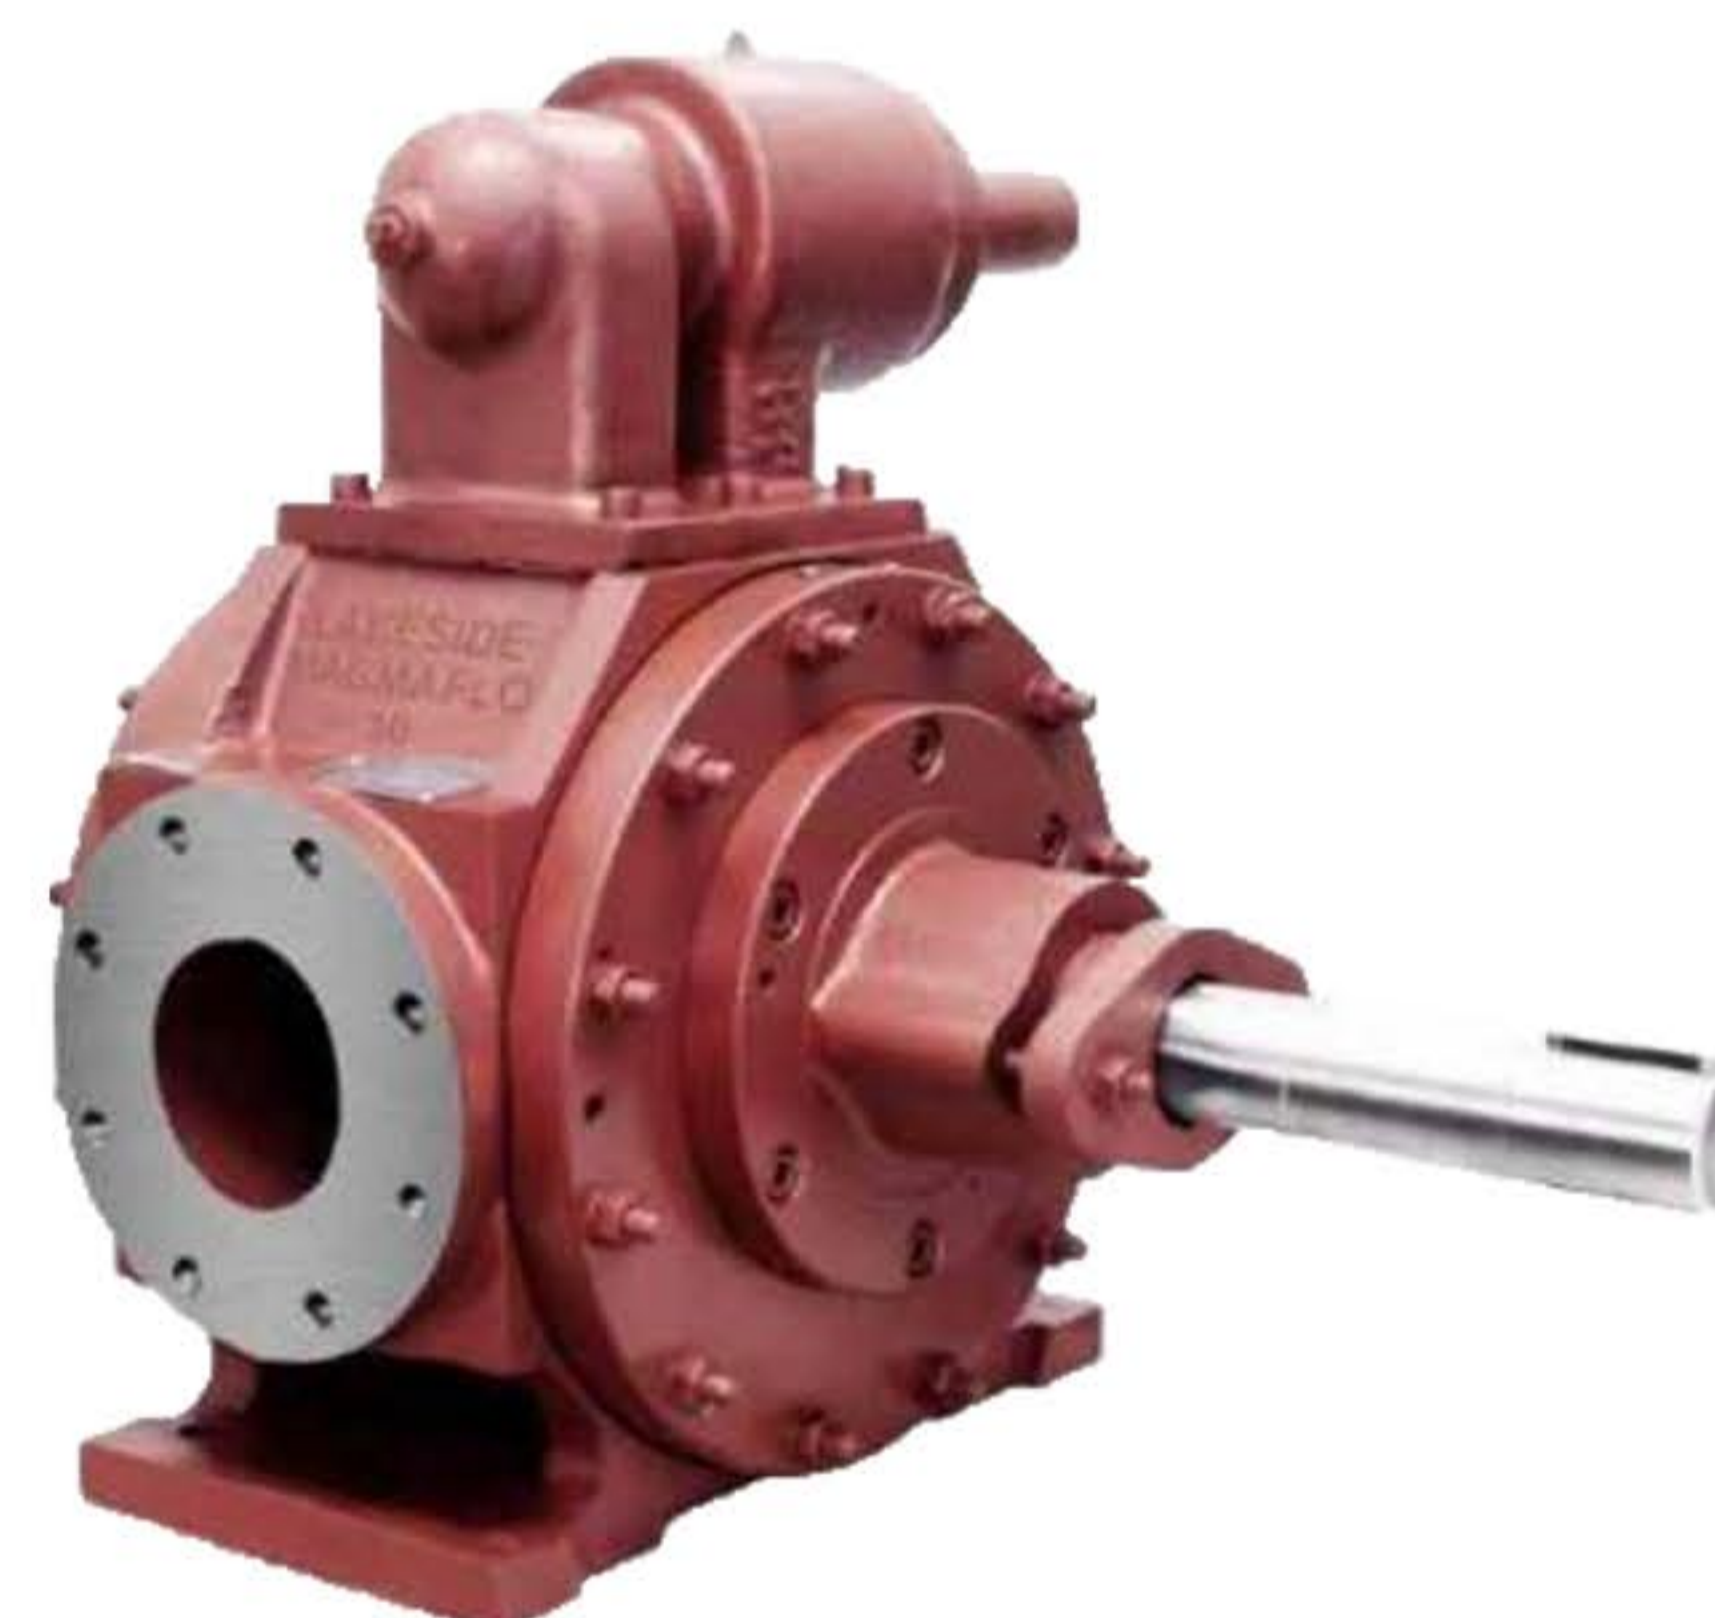

MAGMAFLO

(Made in South Africa)

- Positive Displacement Rotary Vane Pumps for
  massecuite, molasses and other viscous liquids